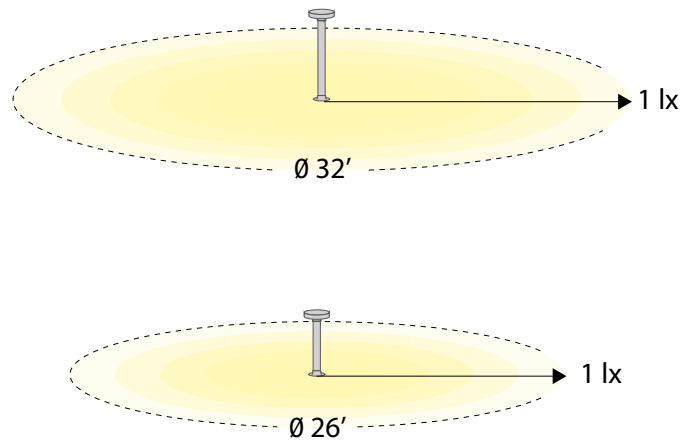

PRODUCT CODE

PROJECT

TYPE

PADO