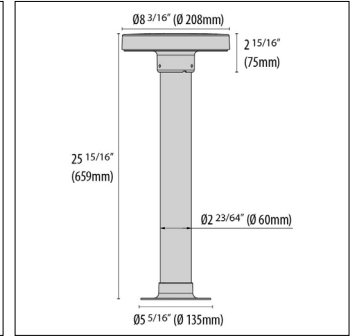

SOCKET	POWER (W)	FINISH	IP	KELVIN	OPTIC TYPE	OPTIC BEAM	DELIVERED LUMENS (RLO)	LIFETIME	CULUS	UL	VOLTAGE	CODE
HIGH POWER LEDS 120/277 V DIMMABLE 0-10V												
LED	20 W	ALUMINUM METALLIC - WHITE LED	IP 65	3000	C/EW	-	1079 lm	60000 h	•	-	-	071643
LED	20 W	ALUMINUM METALLIC - WHITE LED	IP 65	4000	C/EW	-	1157 lm	60000 h	•	-	-	071644
LED	20 W	IRON GRAY - WHITE LED	IP 65	3000	C/EW	-	1079 lm	60000 h	•	-	-	071641
LED	20 W	IRON GRAY - WHITE LED	IP 65	4000	C/EW	-	1157 lm	60000 h	•	-	-	071642

PADO 26"

IRON GRAY
WHITE LED

ALUMINIUM METALLIC
WHITE LED

Landscaping bollard luminaire in LED, featuring:

- Polyester powder-coated die-cast aluminum housing
- Painted extruded aluminum post (h 600 mm) with base plate for the PADO 600 model (26" h OA)
- Powder polyester painting process optimized against UV rays in 13 different steps
- Internally frosted glass diffusers
- Silicone gasket
- Stainless steel locking screws
- External QUICK CONNECT, electrical connection with sealed plug-socket, complete with cable
- Complying with the recommendations for glare control and upward light pollution
- Additional Heights are available; contact the factory for ordering information

SOCKET	POWER (W)	FINISH	IP	KELVIN	OPTIC TYPE	OPTIC BEAM	DELIVERED LUMENS (RLO)	LIFETIME	CULUS	UL	VOLTAGE	CODE
HIGH POWER LEDS 120/277 V DIMMABLE 0-10V												
LED	20 W	ALUMINUM METALLIC - WHITE LED	IP 65	3000	C/EW	-	1079 lm	60000 h	•	-	-	071639
LED	20 W	ALUMINUM METALLIC - WHITE LED	IP 65	4000	C/EW	-	1157 lm	60000 h	•	-	-	071640
LED	20 W	IRON GRAY - WHITE LED	IP 65	3000	C/EW	-	1079 lm	60000 h	•	-	-	071637
LED	20 W	IRON GRAY - WHITE LED	IP 65	4000	C/EW	-	1157 lm	60000 h	•	-	-	071638