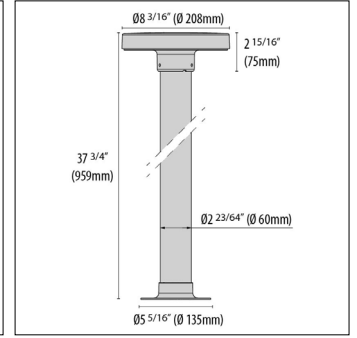

- Polyester powder coated die-cast aluminum housing
- Painted extruded aluminum post (h 900 mm) with base plate for the PADO 900 model (38" h OA)
- Powder polyester painting process optimized against UV rays in 13 different steps
- Internally frosted glass diffuser
- Silicone gasket
- Stainless steel locking screws
- External QUICK CONNECT, electrical connection with sealed plug-socket, complete with cable
- Complying with the recommendations for glare control and upward light pollution
- Additional Heights are available; contact the factory for ordering information

SOCKET	POWER (W)	FINISH	IP	KELVIN	OPTIC TYPE	OPTIC BEAM	DELIVERED LUMENS (RLO)	LIFETIME	CULUS	UL	VOLTAGE	CODE
HIGH POWER LEDS 120/277 V DIMMABLE 0-10V												
LED	20 W	ALUMINUM METALLIC - WHITE LED	IP 65	3000	C/EW	-	1079 lm	60000 h	•	-	-	071643
LED	20 W	ALUMINUM METALLIC - WHITE LED	IP 65	4000	C/EW	-	1157 lm	60000 h	•	-	-	071644
LED	20 W	IRON GRAY - WHITE LED	IP 65	3000	C/EW	-	1079 lm	60000 h	•	-	-	071641
LED	20 W	IRON GRAY - WHITE LED	IP 65	4000	C/EW	-	1157 lm	60000 h	•	-	-	071642

PADO 26"

IRON GRAY
WHITE LED

ALUMINIUM METALLIC
WHITE LED

Landscaping bollard luminaire in LED, featuring:

- Polyester powder-coated die-cast aluminum housing
- Painted extruded aluminum post (h 600 mm) with base plate for the PADO 600 model (26" h OA)
- Powder polyester painting process optimized against UV rays in 13 different steps
- Internally frosted glass diffusers
- Silicone gasket
- Stainless steel locking screws
- External QUICK CONNECT, electrical connection with sealed plug-socket, complete with cable
- Complying with the recommendations for glare control and upward light pollution
- Additional Heights are available; contact the factory for ordering information